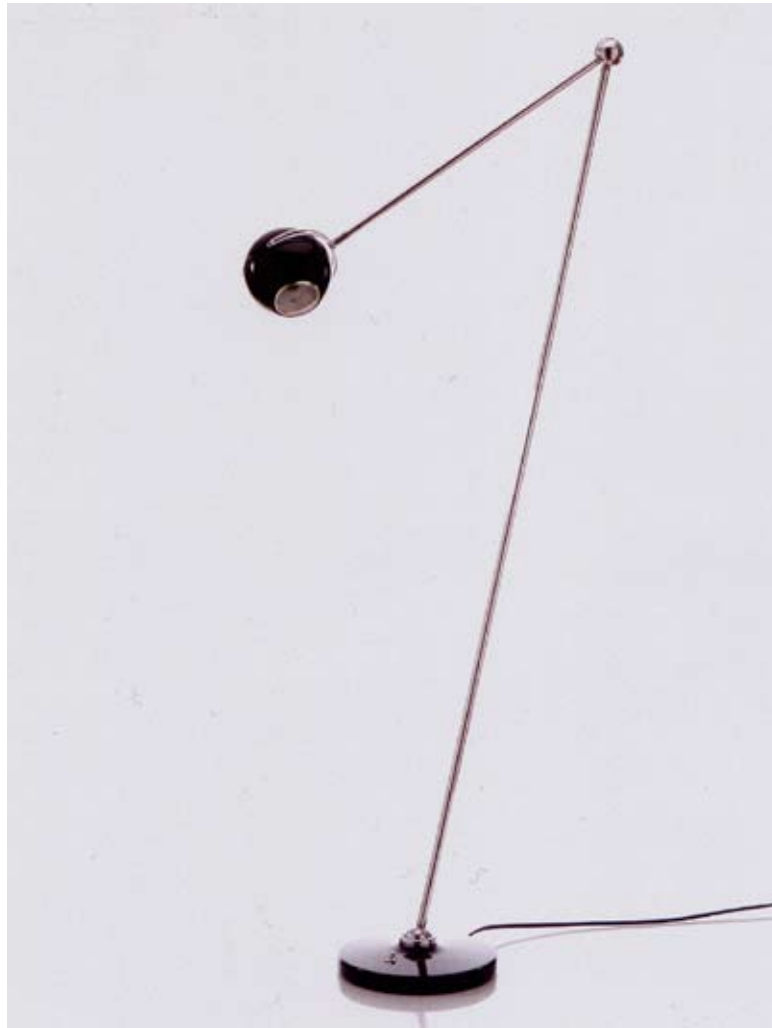

HOWE®

BALLFINGER FLOOR LAMP

Low voltage wireless. The base and mid-section are connected with beautifully engineered ball-joints. Available in black, white, red, orange and polished aluminium.

Max Length: 71" 1800mm
Base Width: 8¼" 210mm