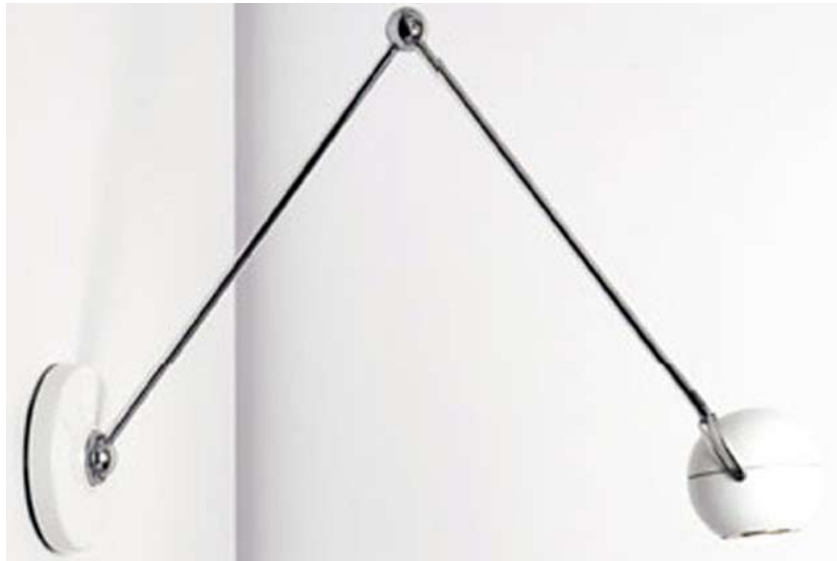

HOWE®

BALLFINGER WALL/CEILING LAMP

Low voltage halogen wall lamp without wires. The lightsource is fixed over two axes for free rotation. Available in black, white, orange, red and silver.

Arm Length: 20½x22¾" 520x580mm
Diameter: 4¾" 120mm